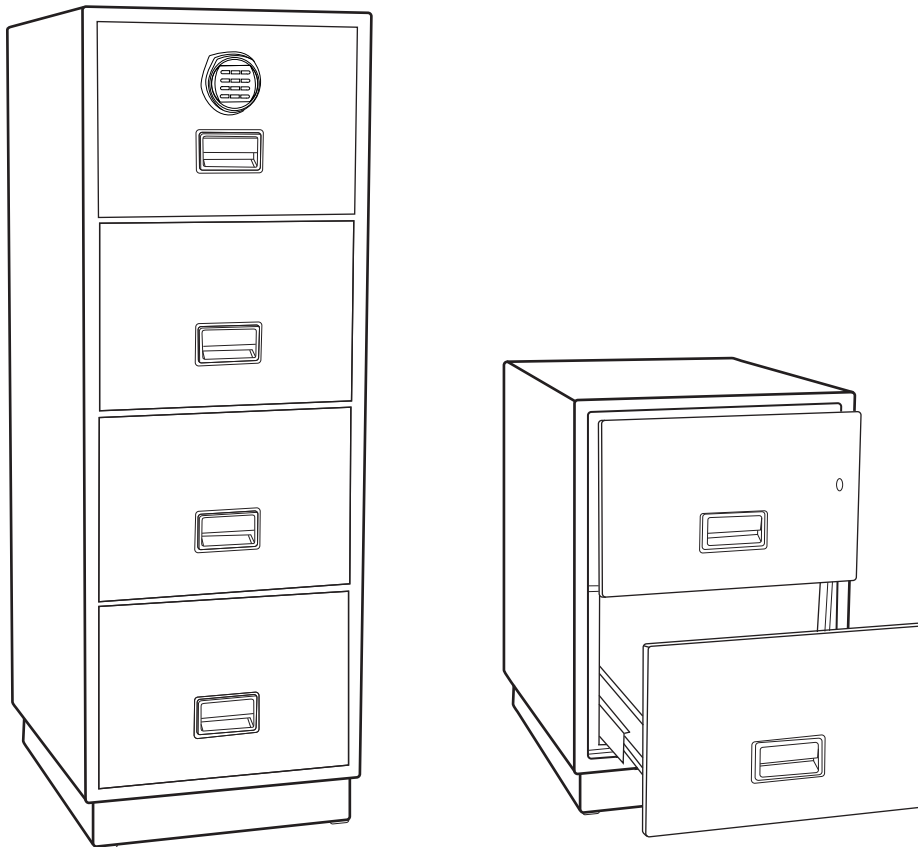

OPTIONAL EXTRAS AND FITTINGS

FS2260 SERIES

WORLD CLASS VERTICAL FIRE FILE

OPTIONAL EXTRAS

Dual Control (Keylock and Electronic lock)

Cut Key - High Security Pin Tumbler (Cylinder)

Blank key - High security Pin Tumbler cylinder blank (minimum order qty 5)

Key lock per drawer (FS2260K)