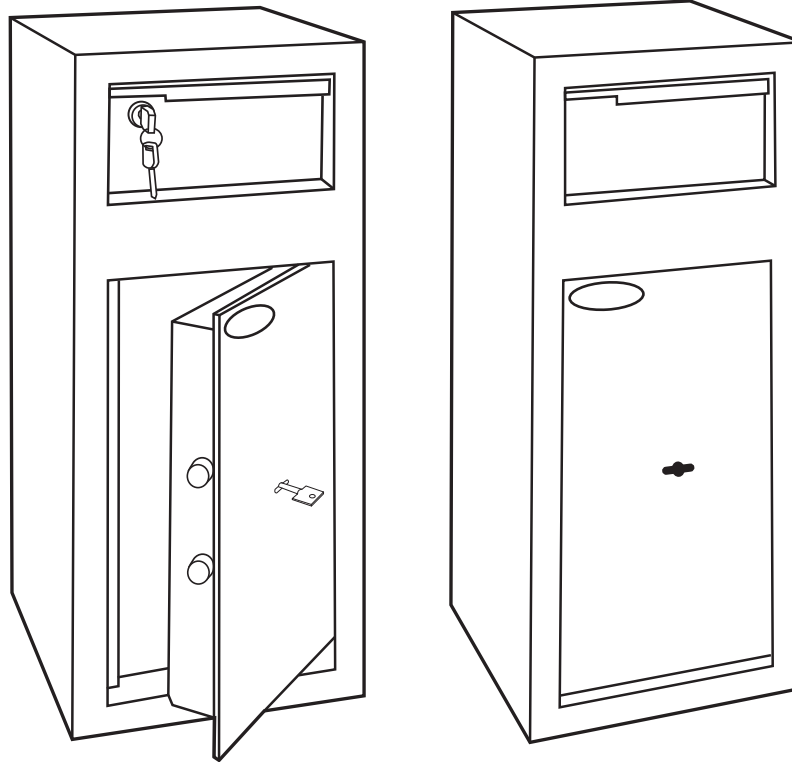

OPTIONAL EXTRAS AND FITTINGS

PHOENIX SS0992KD

CASHIER DAY DEPOSIT SAFE

OPTIONAL EXTRAS

Cut Key - High Security Standard Double Bitted (not available to order individually, must be ordered with safe)

Blank key - High security Pin Tumbler dimple blank (minimum order qty 5)