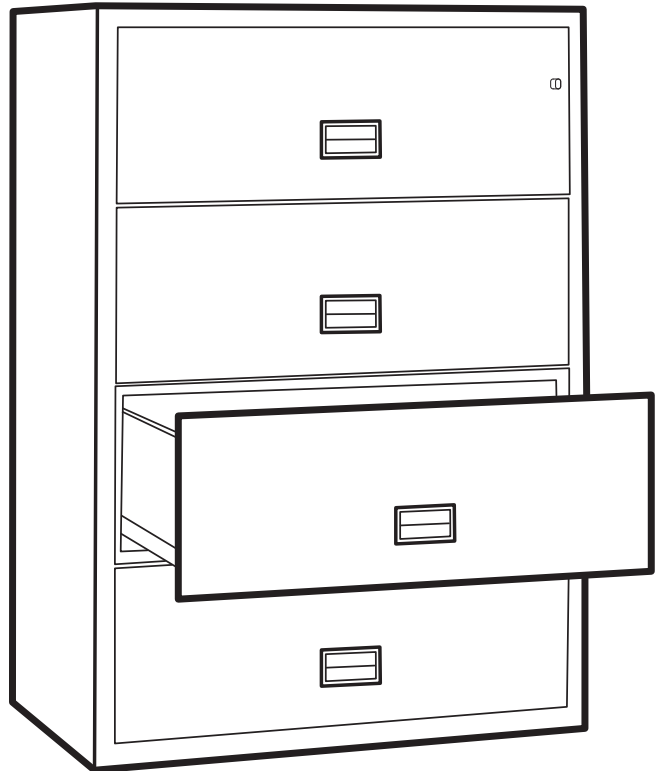

OPTIONAL EXTRAS AND FITTINGS

FS2410 SERIES

WORLD CLASS LATERAL FIRE FILE

OPTIONAL EXTRAS

Data Protection Insert -FSDPI09

Cut Key - High Security Pin Tumbler (Cylinder)

Blank key - High security Pin Tumber cylinder blank (minimum order qty 5)